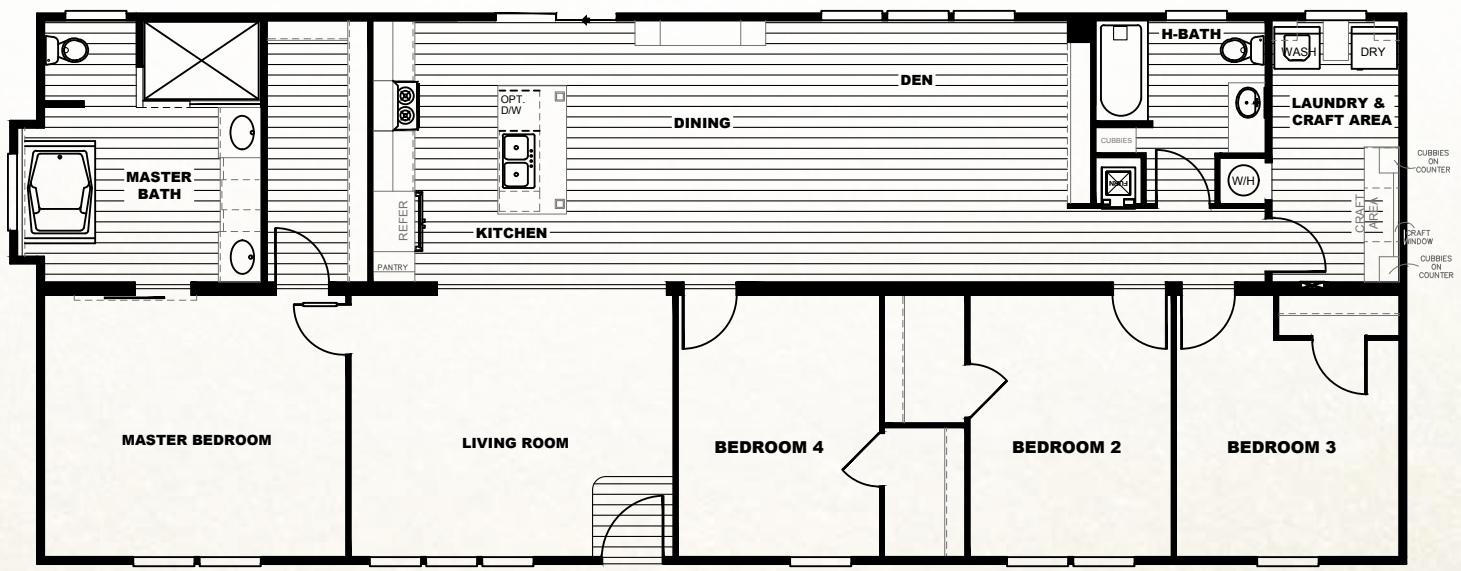

THE PATRIOT COLLECTION

1,868 SQ. FT. • 4 BEDS / 2 BATHS • 28X68'

THE REVERE
4 BEDROOM

INTERIOR FEATURES

- GRANITE KITCHEN ISLAND
- SOLID WOOD CABINET DOORS
- LUXURY WALK-IN TILE SHOWER
- FREE STANDING OVAL TUB
- STYLISH BARN DOOR & POCKET DOOR